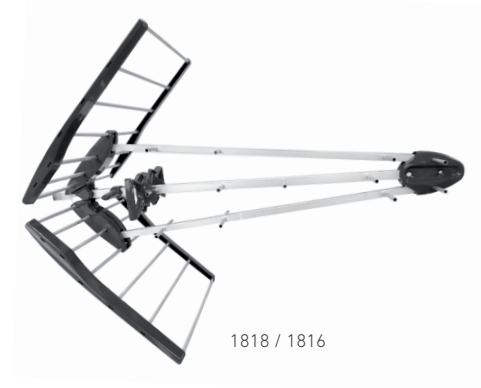

**ANTENAS DE RECEPCIÓN TV UHF TRIPLE-BOOM
ANTENNES DE RÉCEPTION TV UHF TRIPLE-BOOM
TRIPLE-BOOM UHF TV RECEIVING ANTENNAS**

Antena Flashd C48 (HDTF-C48V) Ref. 1818 ; (HDTF-C48G) Ref. 1816
Antena Flashd C58 (HDTF-C58V) Ref. 1819
Antena Flashd C60 (HDTF-C60V) Ref. 1821 ; (HDTF-C60G) Ref. 1820
Antena Flashd C69 (HDTF-C69V) Ref. 1817

V = Verde / Vert / Green
G = Gris / Grise / Gray
C = Canal / Channel

1818 / 1816